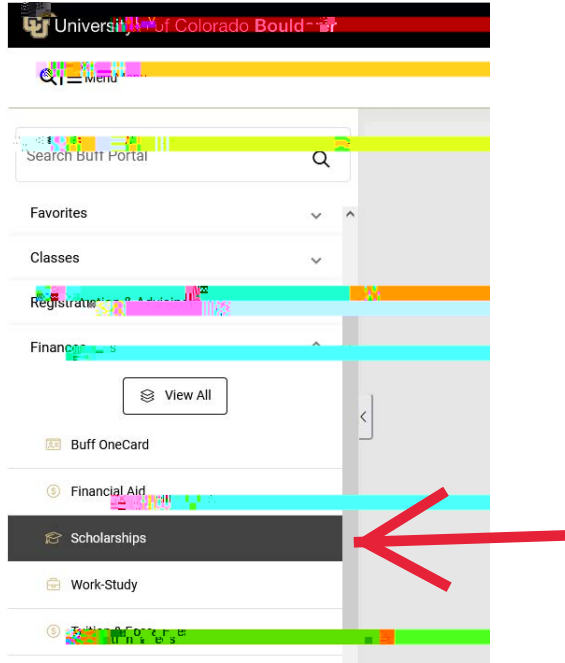

## Step-by-Step Guide to the Scholarship Application for Continuing Students

Navigate to the [6 F K R O D U V K L S V F D U G in % f d i l 3 R U](#) or look below the Finances card group in the main menu.

G. You can find a link to the CU Boulder Scholarship Application below '**How Scholarships Work**' or the '**Find Scholarships**' section. The application will open in a new tab.